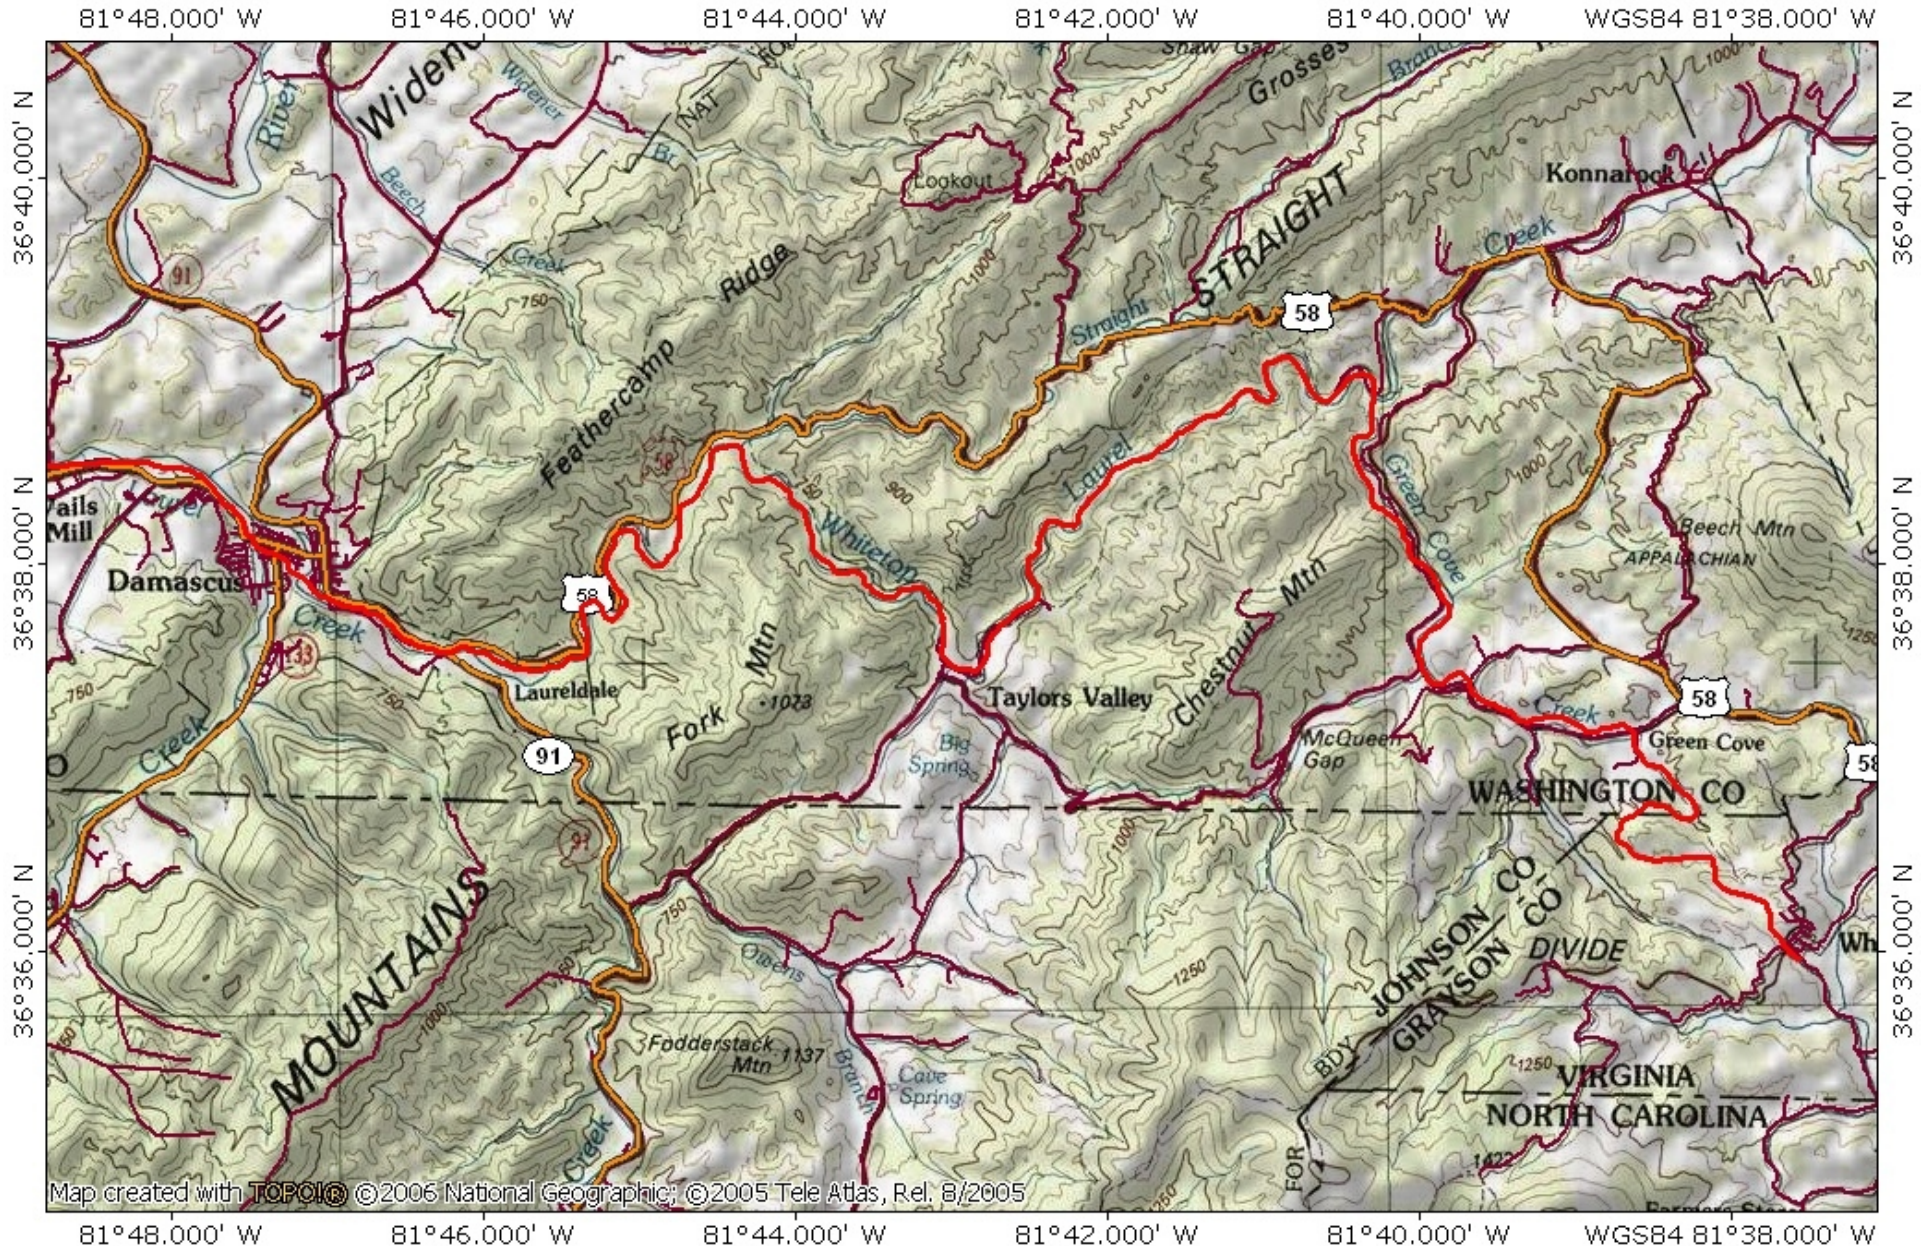

# Virginia Creeper Trail Maps

Map created with TOPOC! © 2006 National Geographic; © 2005 Tele Atlas, Rel. 8/2005